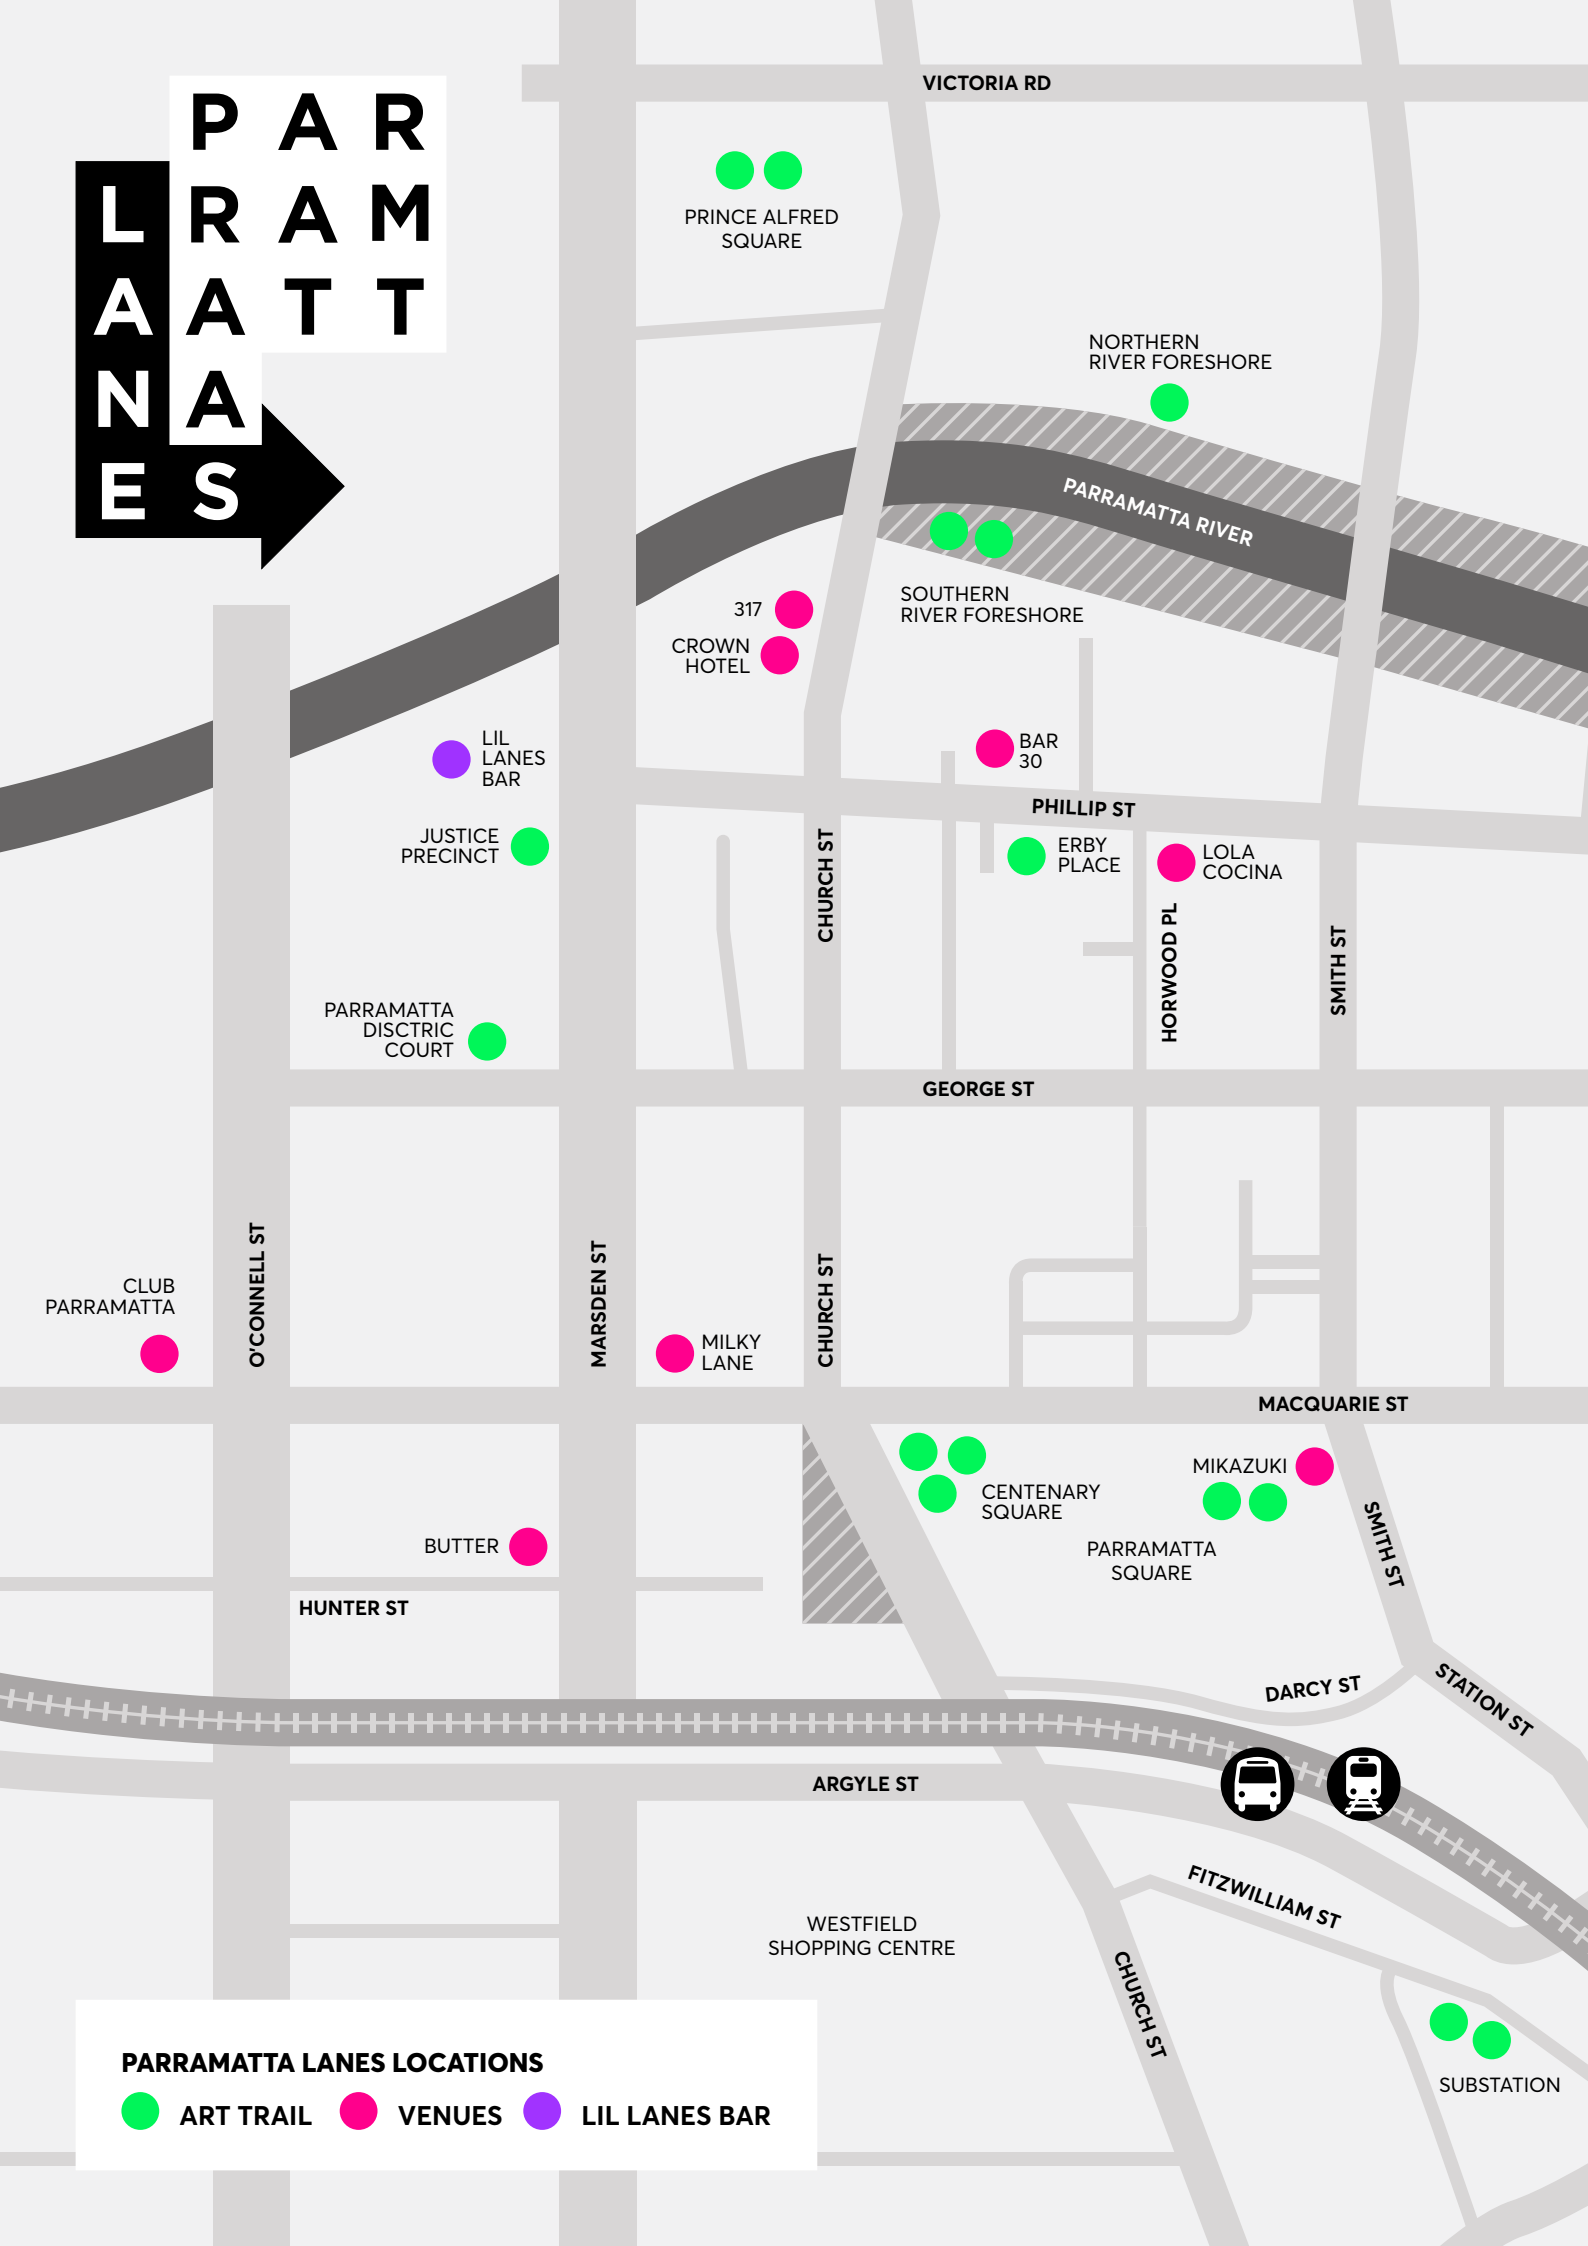

PARRAMATT LANES

PARRAMATTA LANES LOCATIONS

- ART TRAIL
- VENUES
- LIL LANES BAR